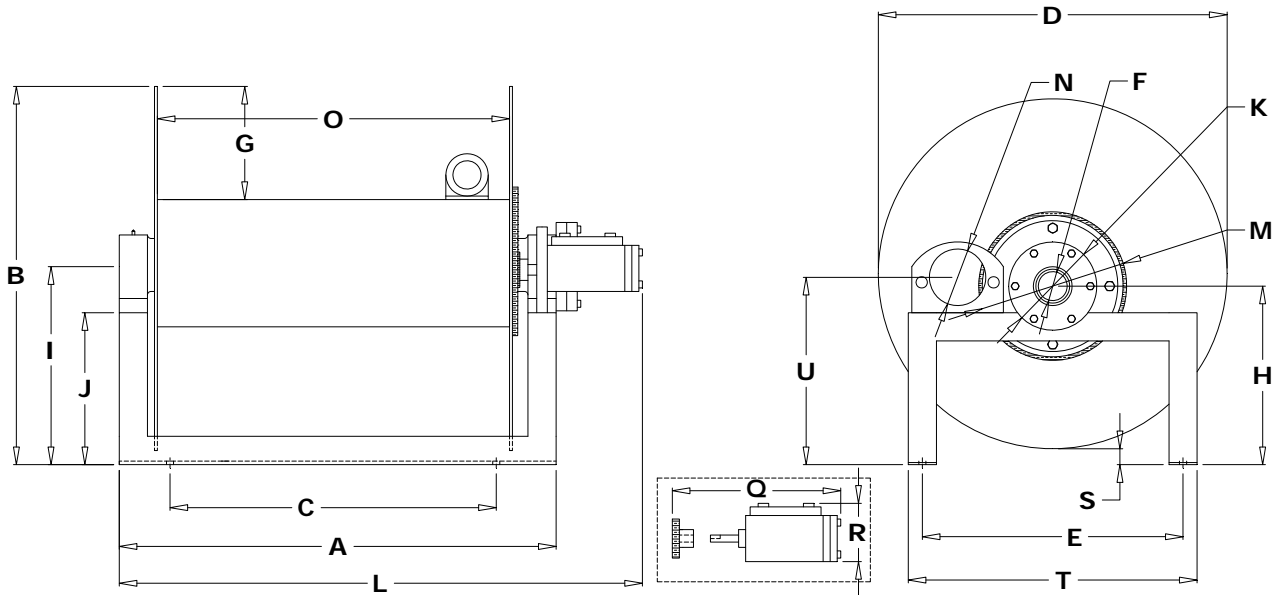

**HOSE REEL 1.5''(SW1.5H-SW1.5E-SW1.5M) -DIMENSIONS LIST**

| type :HOSE REEL 1.5''<br>model:SW1.5H-SW1.5E-SW1.5M |     |            |      |            |    |
|---|-----|------------|------|------------|----|
| DIMENSIONS  | mm  | DIMENSIONS | mm   | DIMENSIONS | mm |
| A   | 620 | L          | 750  | W          | -  |
| B   | 520 | M          | 198  | X          | -  |
| C   | 380 | N          | 82.4 | Y          | -  |
| D   | 500 | O          | 500  | Z          | -  |
| E   | 365 | P          | -    | ZZ         | -  |
| F   | 40  | Q          | 195  |            |    |
| G   | 155 | R          | 110  |            |    |
| H   | 272 | S          | 25   |            |    |
| I   | 272 | T          | 400  |            |    |
| J   | 220 | U          | 269  |            |    |
| K   | 125 | V          | -    |            |    |