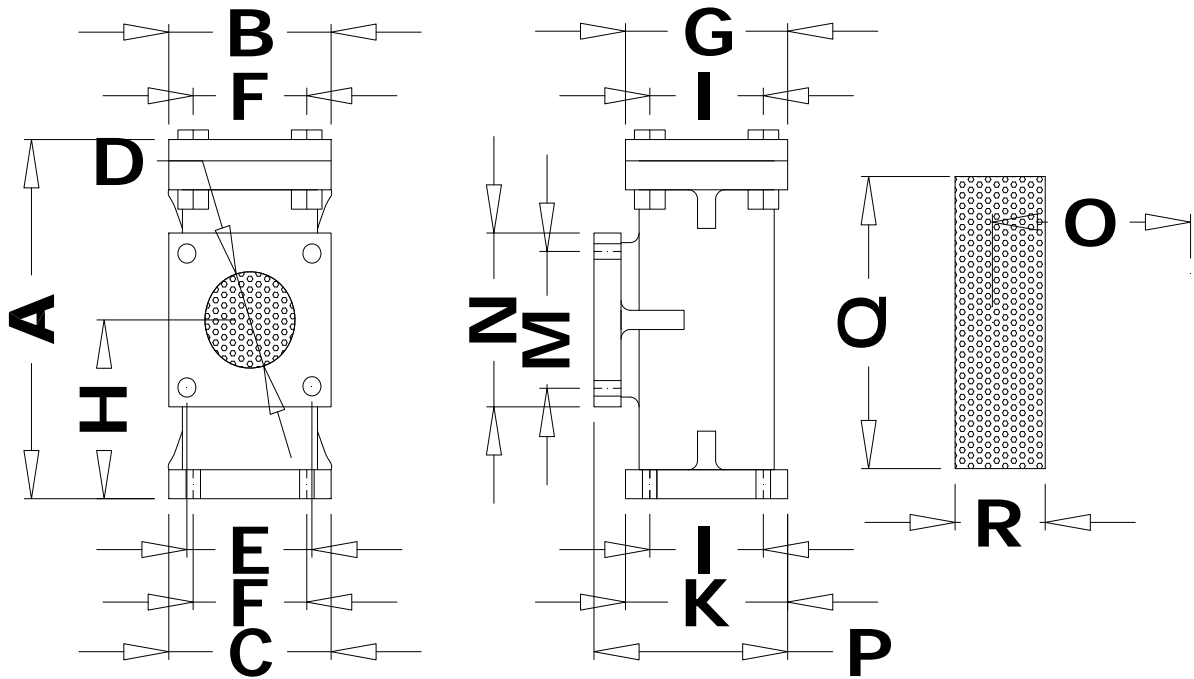

FILTER 2'' DIMENSION LIST

| type : FILTER 2'' | | | | | |
|--------------------------|-----|------------|-----|------------|--|
| model: FP2 | | | | | |
| DIMENSIONS | mm | DIMENSIONS | mm | DIMENSIONS | |
| A | 191 | L | - | W | |
| B | 90 | M | 65 | X | |
| C | 90 | N | 90 | Y | |
| D | 49 | O | 02 | Z | |
| E | 75 | P | 110 | ZZ | |
| F | 65 | Q | 175 | | |
| G | 90 | R | 49 | | |
| H | 89 | S | | | |
| I | 65 | T | | | |
| J | - | U | | | |
| K | 90 | V | | | |