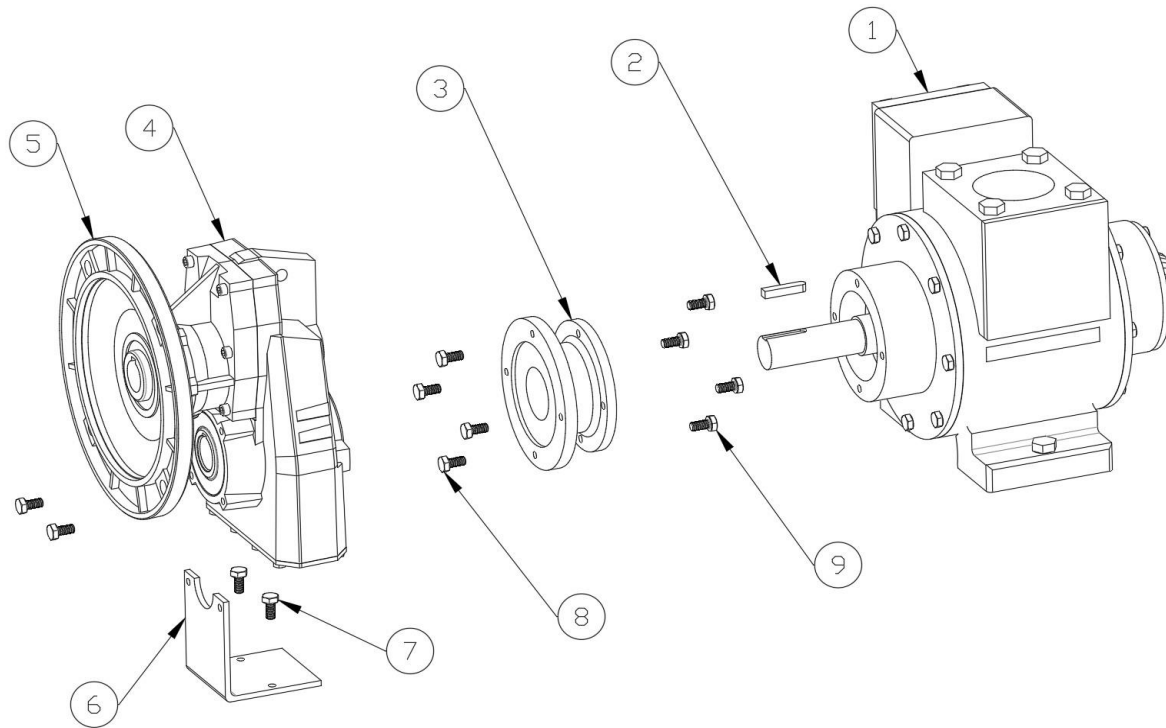

PART LIST

GH-GMD/SAC/SLD/GSL

No	DESCRIPTION	PIECES	CODE
1	Pump GMD2 Pump GMD2.5 Pump GMD3 Pump SAC2 Pump SAC2.5 Pump SAC3 Pump SLD2 Pump SLD2.5 Pump SLD3 Pump GSL2 Pump GSL2.5 Pump GSL3	1	
2	Shaft key 8×7×40 Steel st37 Shaft key 10×8×50 Steel st37	1	
3	Adaptor 2inch Adaptor 2.5inch Adaptor 3inch	1	
4	Gear box FA41 Gear box FC61	1	
5	Gear box flange IEC90B5 Gear box flange IEC112B5 Gear box flange IEC132B5	1	
6	Gear box base	1	
7	Hex screw M8x30 Hex screw M10x30	4	
8	Hex screw M8x35 Hex screw M10x35	4	
9	Hex screw M8x25 Hex screw M10x25	4	